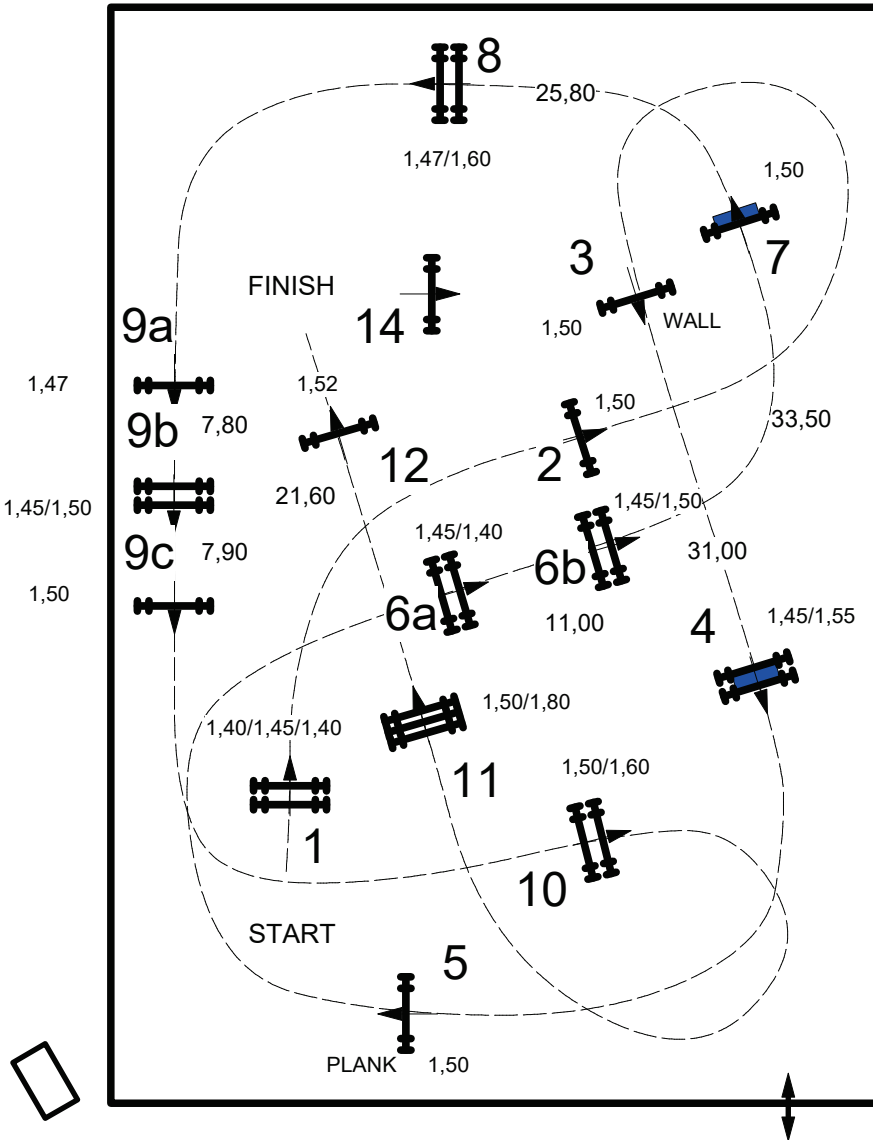

802 - \$40,000 Open Welcome FEI 1.50m

- TABLE: A
- NATIONAL RG:
- FEI RG / ART: 238.2.2

- HEIGHT: 1,50 m
- SPEED: 375m/min

- FIRST ROUND: 1 - 12
- DISTANCE: 520m
- TIME ALLOWED: 84 sec

- JUMP OFF: 14,4,1,2,8,9B,9C,10
- J/O DISTANCE: 310m
- J/O TIME ALLOWED: 50 sec